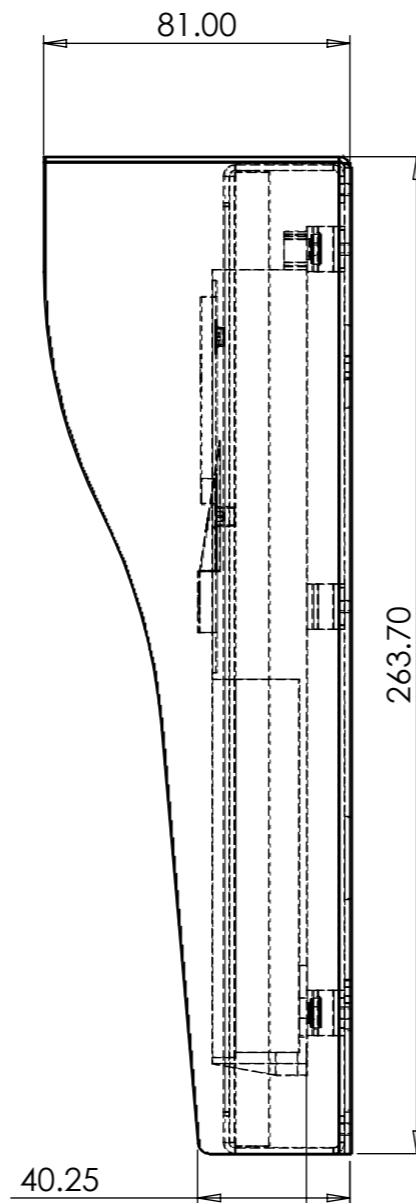

Verso Weather and Security Rain Hood - 2 Module (Flush Frame) 382402

11.50
CANNOT BE LOWER
DUE TO FOLDING
ALLOWANCE