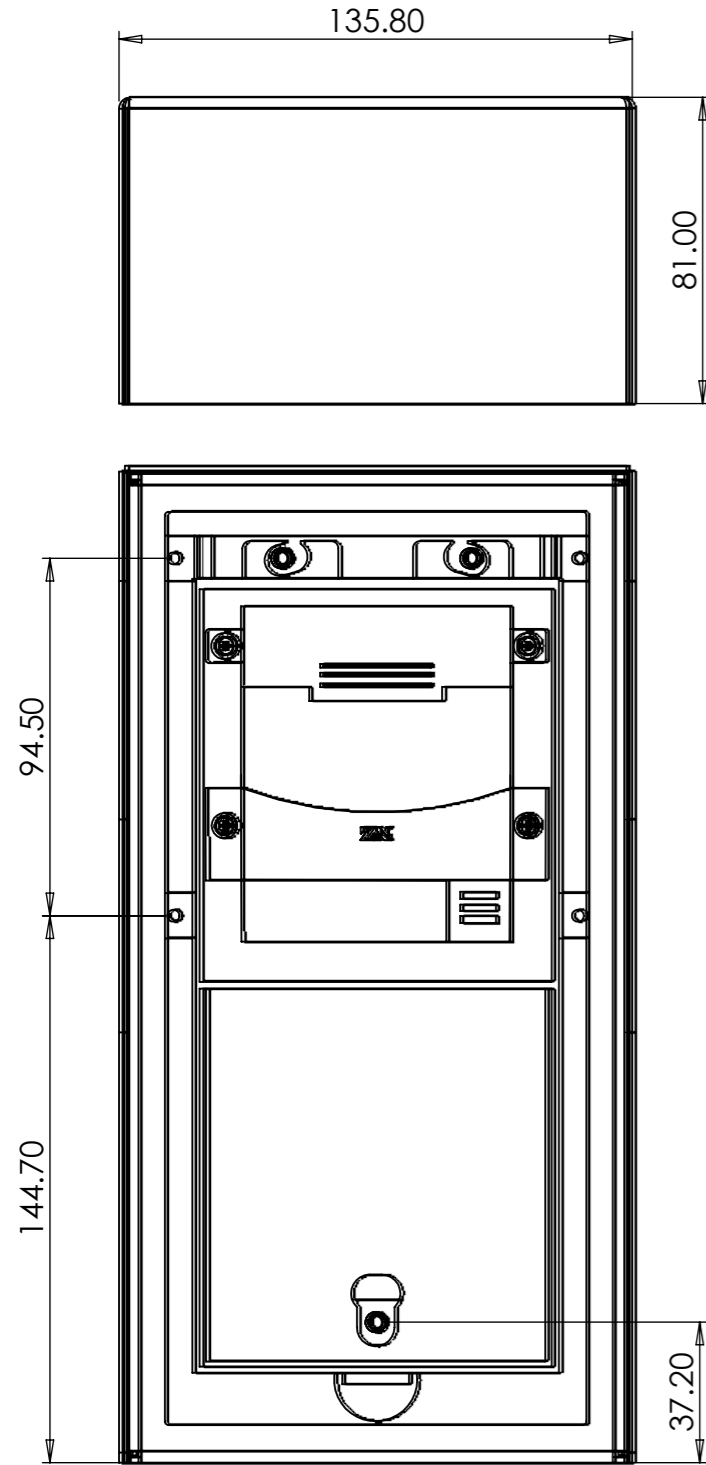

Verso Weather and Security Rain Hood - 2 Module (Flush Frame) 382402

11.50
CANNOT BE LOWER
DUE TO FOLDING
ALLOWANCE